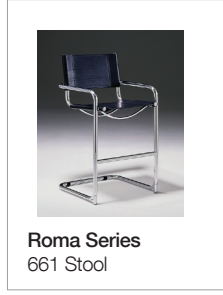

Seat:

Offered in beautifully hand crafted belt leather, with natural characteristics of fine quality hides.

Upholstery:

Full grain, uncorrected belt leather. Black standard, other colors available at an upcharge. Seat and back on chair are available either stitched or laced. Laced (shown) is standard. The counter and bar stools are always permanently stitched.

410 Series
Chair

410 Series
Stool

Roma Series
661 Chair

Roma Series
661 Stool

Roma series
661B Chair

Pricing / Roma 661 Series

661 - arm chair without leather arm caps:

- \$ 1758 List
in standard 'OFC' black leather
- \$ 1934 List
in color dyed leather