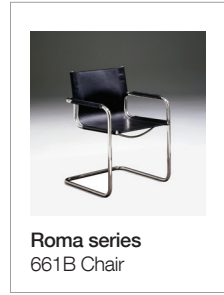

Seat:

Offered in beautifully hand crafted belt leather, with natural characteristics of fine quality hides.

Upholstery:

Full grain, uncorrected belt leather. Black standard, other colors available at an upcharge. Seat and back on chair are available either stitched or laced. Laced (shown) is standard. The counter and bar stools are always permanently stitched.

410 Series
Chair

410 Series
Stool

Roma Series
661 Chair

Roma Series
661 Stool

Roma series
661B Chair

Pricing / Roma 661 Series

661 - arm chair without leather arm caps:

- \$ 1758 List
in standard 'OFC' black leather
- \$ 1934 List
in color dyed leather

661AP - arm chair with leather arm caps:

- \$ 1789 List
in standard 'OFC' black leather
- \$ 1967 List
in color dyed leather

661B - arm chair with continuous seat & back:

- \$ 1953 List
in standard 'OFC' black leather
- \$ 2149 List
in color dyed leather

661-24 - counter stool:

- \$ 1982 List
in standard 'OFC' black leather
- \$ 2181 List
in color dyed leather

661-30 - bar stool:

- \$ 2018 List
in standard 'OFC' black leather
- \$ 2200 List
in color dyed leather