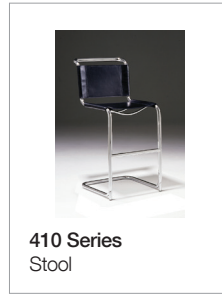

Seat:

Offered in beautifully hand crafted belt leather, with natural characteristics of fine quality hides.

Upholstery:

Full grain, uncorrected belt leather. Black standard, other colors available at an upcharge. Seat and back on chair are available either stitched or laced. Laced (shown) is standard. The counter and bar stools are always permanently stitched.

410 Series
Chair

410 Series
Stool

Roma Series
661 Chair

Roma Series
661 Stool

Roma series
661B Chair

Pricing / Roma 661 Series

661 - arm chair without leather arm caps:

- \$ 1758 List
in standard 'OFC' black leather
- \$ 1934 List
in color dyed leather