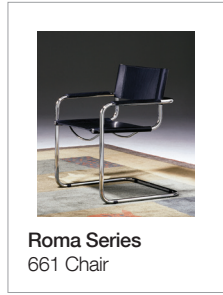

661-30 Bar Stool

W 18.5" D 20" H 42" St Ht 29.75" Arm Ht 34.25"

661-24 Counter Stool

W 18.5" D 20" H 36" St Ht 23.75" Arm Ht 28.75"

Frame:

Triple chrome plated, tubular steel frame construction. Counter/Bar Stool features welded anti-tip device.

Seat:

Offered in beautifully hand crafted belt leather, with natural characteristics of fine quality hides.

Upholstery:

Full grain, uncorrected belt leather. Black standard, other colors available at an upcharge. Seat and back on chair are available either stitched or laced. Laced (shown) is standard. The counter and bar stools are always permanently stitched.

410 Series
Chair

410 Series
Stool

Roma Series
661 Chair

Roma Series
661 Stool

Roma series
661B Chair

Pricing / Roma 661 Series

661 - arm chair without leather arm caps:

- \$ 1758 List
in standard 'OFC' black leather
- \$ 1934 List
in color dyed leather