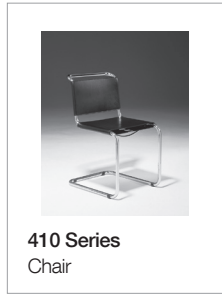

661-30 Bar Stool

W 18.5" D 20" H 42" St Ht 29.75" Arm Ht 34.25"

661-24 Counter Stool

W 18.5" D 20" H 36" St Ht 23.75" Arm Ht 28.75"

Frame:

Triple chrome plated, tubular steel frame construction. Counter/Bar Stool features welded anti-tip device.

Seat:

Offered in beautifully hand crafted belt leather, with natural characteristics of fine quality hides.

Upholstery:

Full grain, uncorrected belt leather. Black standard, other colors available at an upcharge. Seat and back on chair are available either stitched or laced. Laced (shown) is standard. The counter and bar stools are always permanently stitched.

410 Series
Chair

410 Series
Stool

Roma Series
661 Chair

Roma Series
661 Stool

Roma series
661B Chair

Pricing / Roma 661 Series

661 - arm chair without leather arm caps:

- \$ 1758 List
in standard 'OFC' black leather
- \$ 1934 List
in color dyed leather